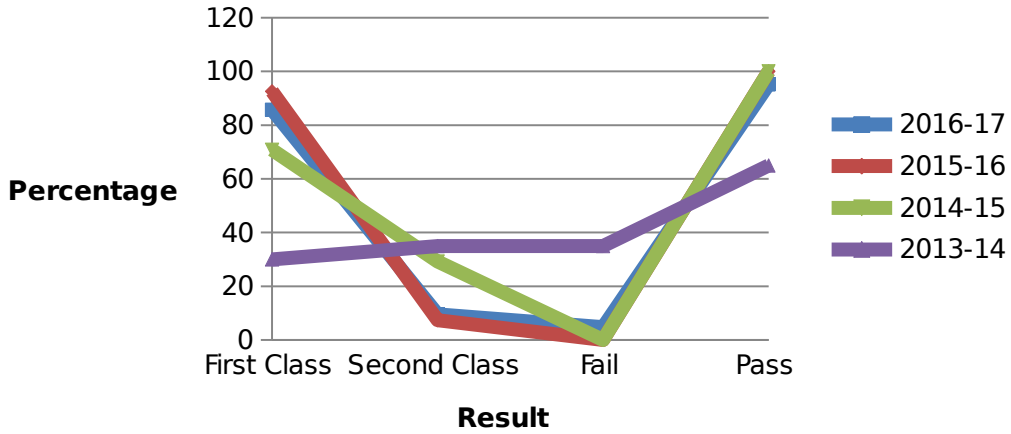

Result (2016-17):

First Class		Second Class		Fail		Total Student Appeared	Pass	
Total	%	Total	%	Total	%		Total	%
36	85.7	4	9.5	2	4.8	42	40	95.2

Result of Zoology (Major): 2016-17

2. Result (2014 to 2017):

Year	First Class (%)	Second Class (%)	Fail (%)	Pass (%)
2016-17	85.7	9.5	4.8	95.2
2015-16	92.6	7.4	0	100
2014-15	70.8	29.2	0	100
2013-14	30.0	35.0	35.0	65.0

Result of Zoology (Major): 2014 to 2017

Pass Percentage of Zoology (Major): 2014 to 2017