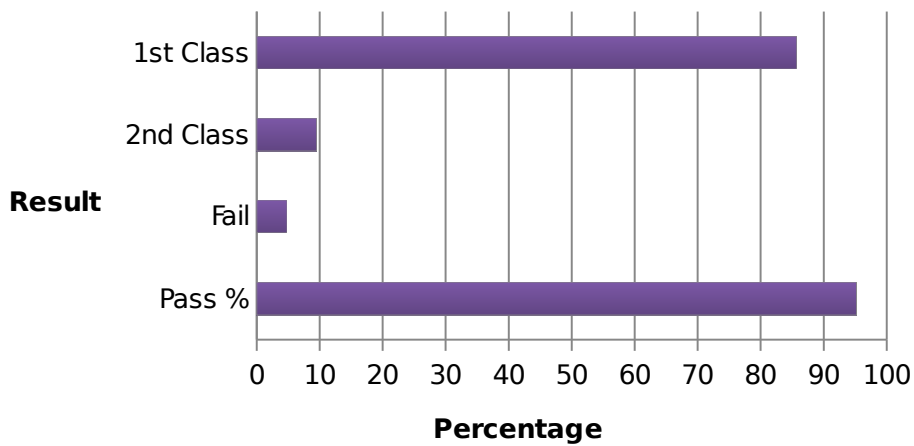

Result (2016-17):

First Class		Second Class		Fail		Total Student Appeared	Pass	
Total	%	Total	%	Total	%		Total	%
36	85.7	4	9.5	2	4.8	42	40	95.2

Result of Zoology (Major): 2016-17

2. Result (2014 to 2017):

Year	First Class (%)	Second Class (%)	Fail (%)	Pass (%)
2016-17	85.7	9.5	4.8	95.2
2015-16	92.6	7.4	0	100
2014-15	70.8	29.2	0	100
2013-14	30.0	35.0	35.0	65.0

Result of Zoology (Major): 2014 to 2017

Pass Percentage of Zoology (Major): 2014 to 2017